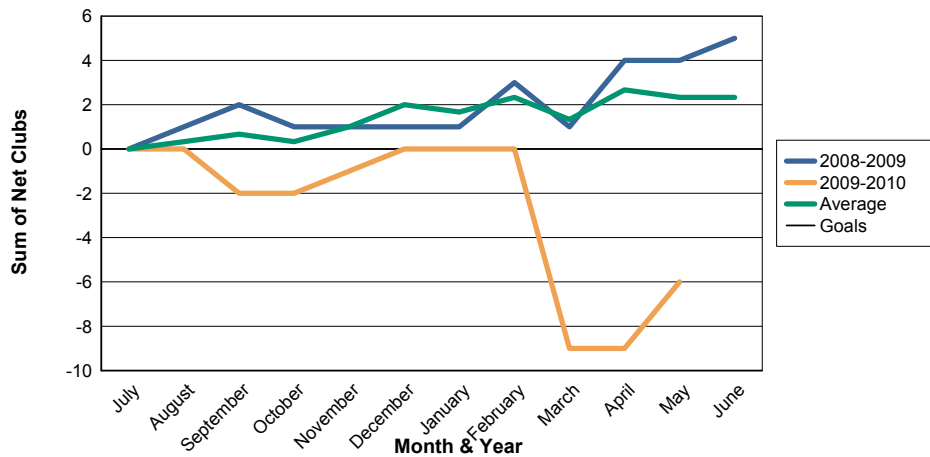

Sum of Net Clubs/ Month & Year

For District 404 A