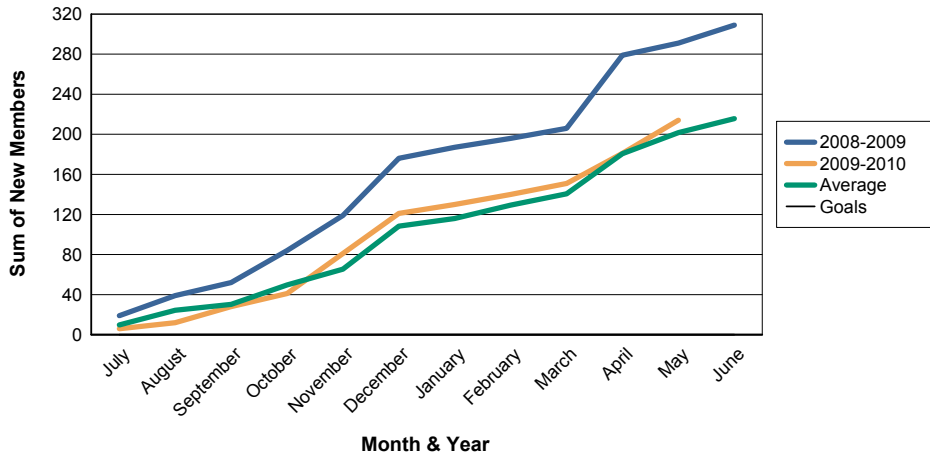

For District 404 A

Sum of Charter Members/ Month & Year

For District 404 A

3 Year Comparisons for GMT Constitutional Area 6

By GMT District

As of May 2010

Sum of New Members/ Month & Year

For District 404 A

Sum of Dropped Members/ Month & Year

For District 404 A

Sum of Net Members/ Month & Year

For District 404 A