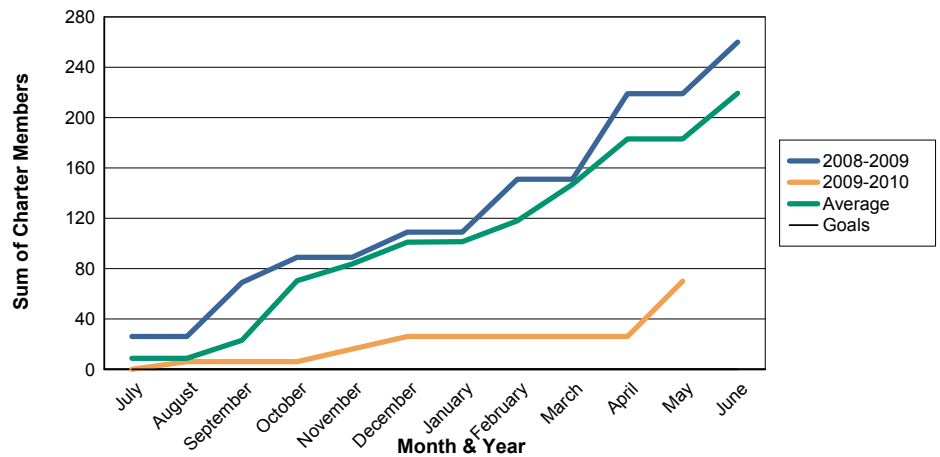

Sum of Charter Members/ Month & Year

For District 404 A