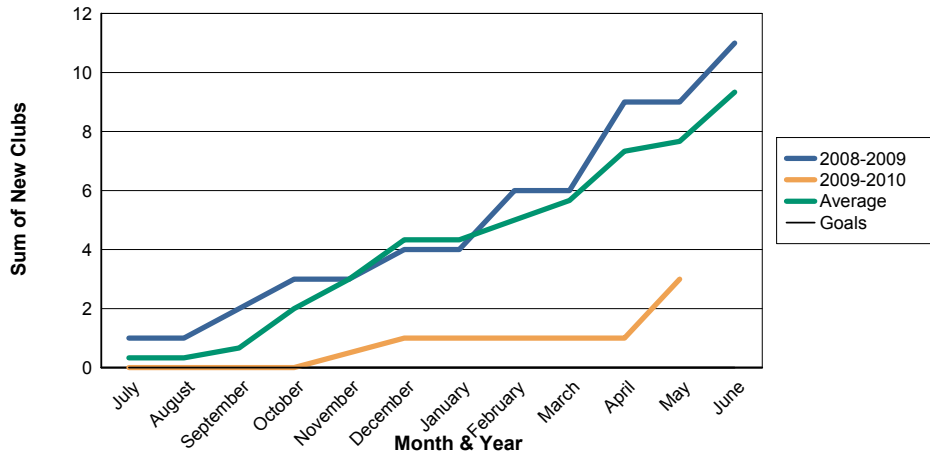

3 Year Comparisons for GMT Constitutional Area 6

By GMT District

As of May 2010

Sum of New Clubs/ Month & Year

For District 404 A

Sum of Dropped Clubs/ Month & Year

For District 404 A

Sum of Net Clubs/ Month & Year