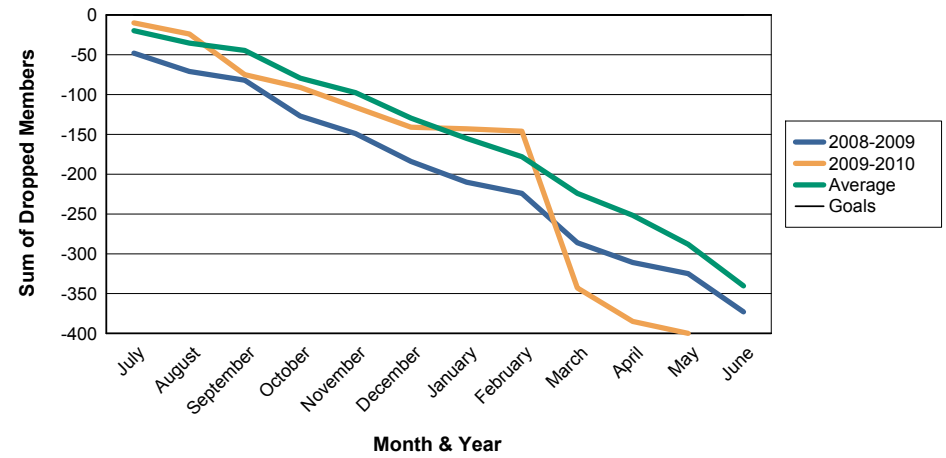

Sum of Dropped Members/ Month & Year

For District 404 A