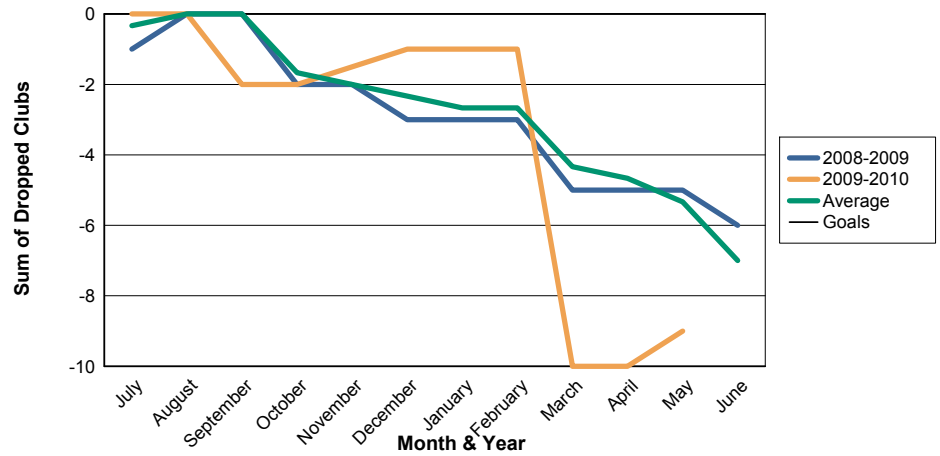

3 Year Comparisons for GMT Constitutional Area 6

By GMT District

As of May 2010

Sum of New Clubs/ Month & Year

For District 404 A

Sum of Dropped Clubs/ Month & Year

For District 404 A

Sum of Net Clubs/ Month & Year